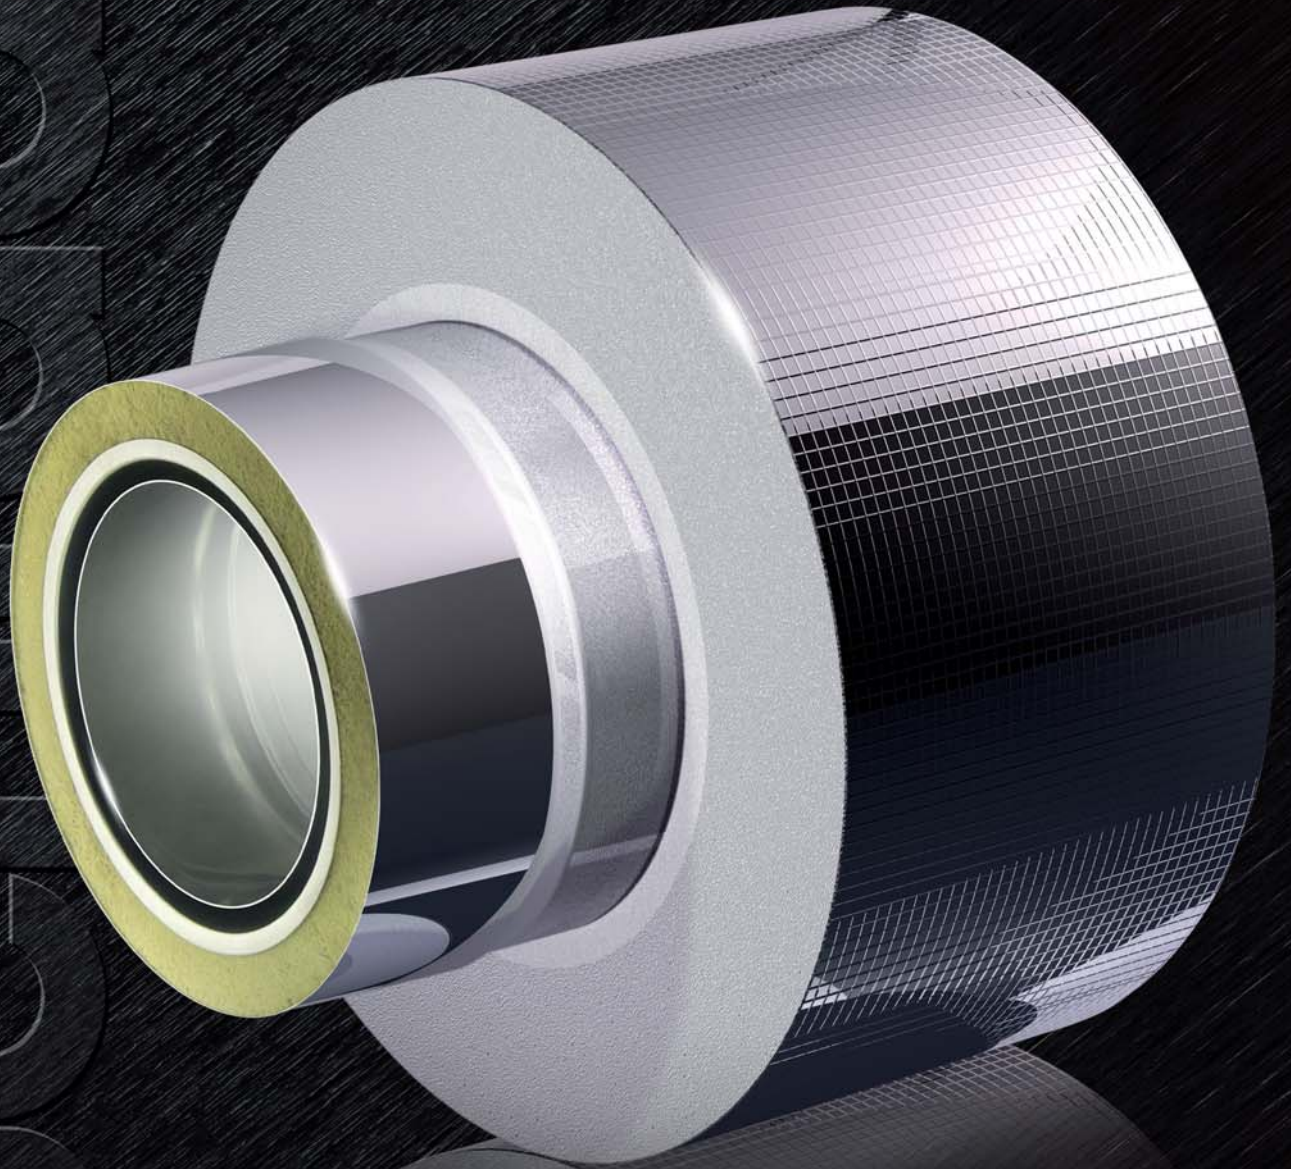

ENVIRONMENTALLY CONSCIOUS AND ENERGY EFFICIENT

WALL BUSHING

The safest way of wall and ceiling bushing.
Ideally for all wooden houses

The round wall bushing with highest safety made by Schröder. Ideally for all wooden.

Houses constructed out of wood are enjoying a growing popularity. Of course you need to pay increased attention to fire protection regulations. This applies primarily if a heating system or an oven will be installed and the waste gas pipe has to pass through inflammable materials. For this kind of installation Schröder has developed a new wall, ceiling and roof bushing that provides maximum safety.

This new wall, ceiling and roof bushing is equipped with a newly developed glass fiber insulant that has a several times higher insulation efficiency, than for example conventional insulating materials such as mineral wool. This special composition allows that the outside of the bushing can have direct contact to inflammable materials.

For installation a hole has to be cut into the wooden wall. Then the bushing will be inserted and fastened. The bushing will be covered by a front plate made of Vermiculit which serves as heat protection and radiation blind. A stainless steel blind on the other side of the wall completely encloses the waste gas pipe and gives it a tidy finish.