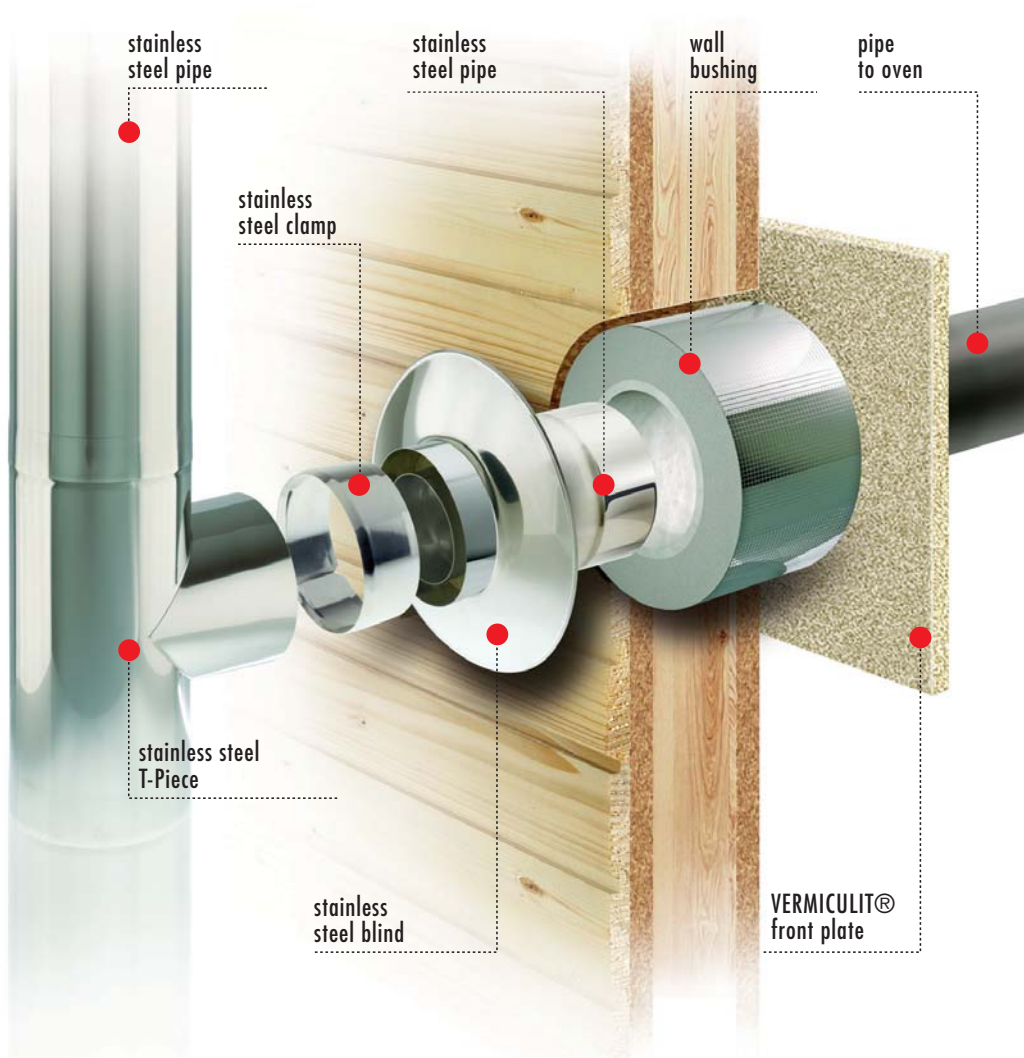

For installation a hole has to be cut into the wooden wall. Then the bushing will be inserted and fastened. The bushing will be covered by a front plate made of Vermiculit which serves as heat protection and radiation blind. A stainless steel blind on the other side of the wall completely encloses the waste gas pipe and gives it a tidy finish.

This bushing made by Schröder is available for nominal diameter 130 to 250mm and a wall thickness (horizontal installation) of 120, 240 and 360mm. For the installation as ceiling or roof bushing (vertical installation) it is also available in a length of 1000mm which than has to be shortened on site. The maximum length in the horizontal installation is 360mm and the vertical installation 500mm.

This bushing is accredited by the „Deutsches Institut für Bautechnik“ and has the homologation no. Z-7.4-3408. It therefore offers certified safety.

	outside Ø mm	210	220	240	260	310	
	360	380	390	410	430	480	
wall thickness in mm	120	123,-	129,-	146,-	157,-	168,-	225,-
	240	190,-	202,-	213,-	224,-	235,-	300,-
	360	258,-	280,-	291,-	314,-	336,-	395,-
	1000	570,-	600,-	630,-	690,-	750,-	930,-
		incl. 1x VERMICULIT® front plate					
		incl. 2x VERMICULIT® front plate					

Hemsack 11-13
59174 Kamen
Tel.: +49 (0)23 07 / 9 73 00-0
Fax: +49 (0)23 07 / 9 73 00-55
www.schraeder.com
kamen@schraeder.com

Neue Siedlung 1
04509 Schönwölkau
OT Badrina
Tel.: +49 (0)3 42 08 / 7 41-0
Fax: +49 (0)3 42 08 / 7 41-19
badrina@schraeder.com